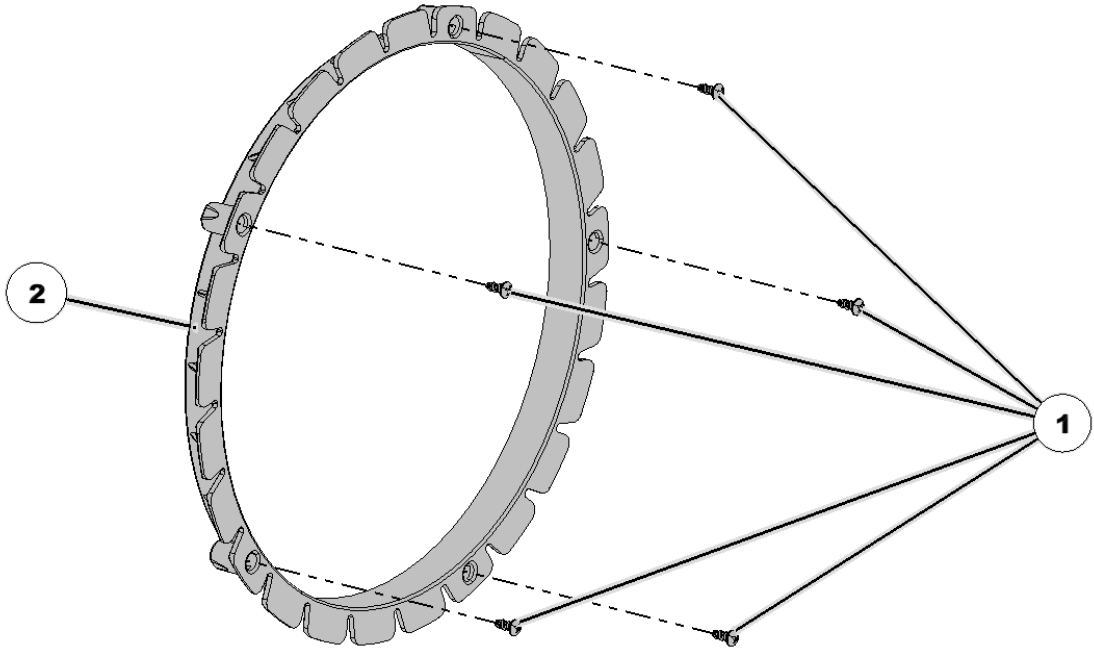

720393 eSet Seed Disk Agitation Reducer Kit

Item No.	Part Number	Part Name	QTY	Remarks
1		SCREW	5	#4-24 X 1/4 Phillips Pan HD HI-LO
2		FILLER	1	
	955640	INSTRUCTIONS	1	eSet Filler Disk