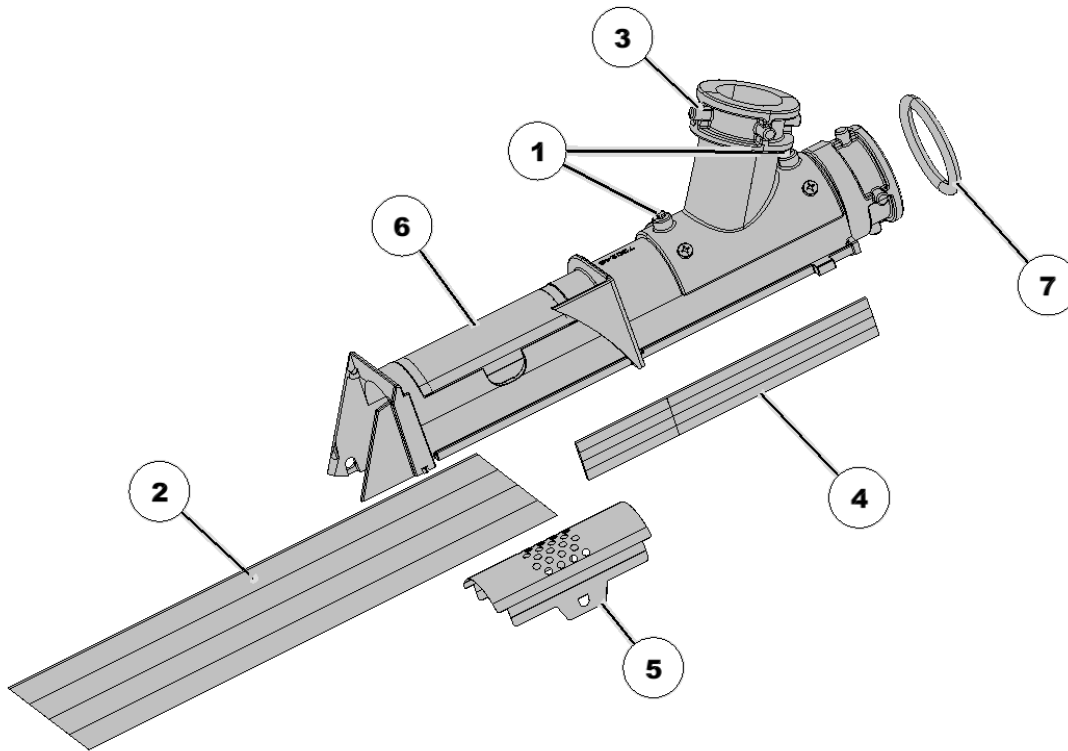

720245 DB Y-Tube Kit for Pro Series

Item No.	Part Number	Part Name	QTY	Remarks
1	720187	Screw	2	Pan Head 10-16X1/2
2	720190	Tape	1	D-Tube Foam
3	720208	D-Tube Adapter	1	
4	720228	Seal	1	D-tube card (tape)
5	720238	D-Tube Screen DB ProSeries eSets	1	
6	720275	Screen	1	Deere-Bauer Blank
7	720276	O-Ring	1	CCS Coupler Seal
	955032	Instructions	1	Y-Tube Kit