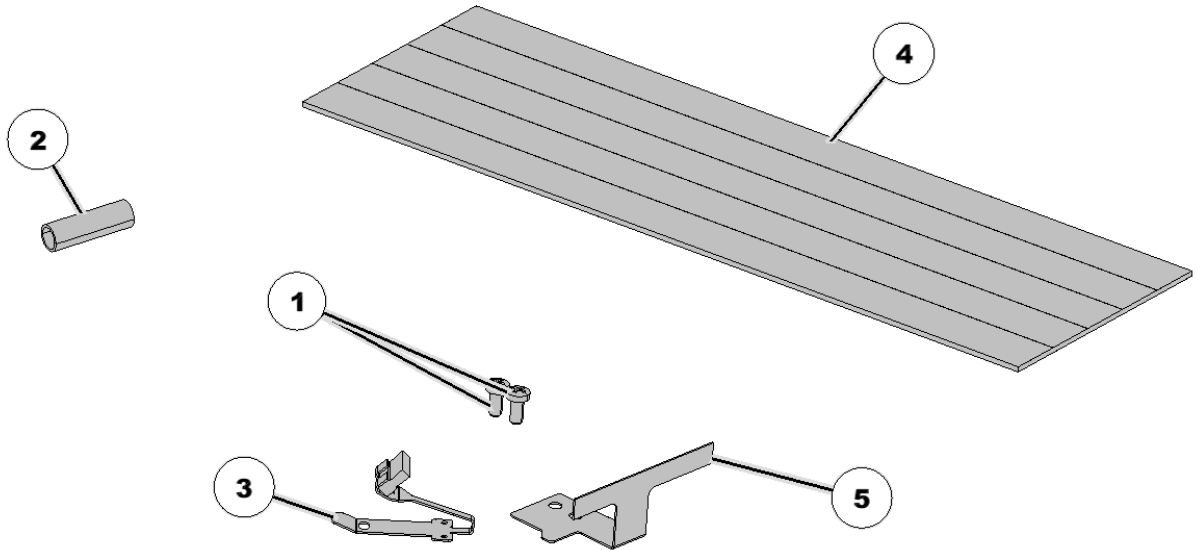

720381 Canola Wiper Kit - ME5/17x5 Series eSet Kit

Item No.	Part Number	Part Name	QTY	Remarks
	720381	Kit	1	Use with 720370 eSet Kit
1	720068	Screw	2	6-32 x 5/16 Pan Phillips T/F Zn
2	720281	Tube	1	Seed Blocker
3	720306	Assembly	1	Brush Seed Extractor
4		Foam Tape	1	eSet Canola Seal
5		Wiper	1	Canola eSet JD ME5
	955467	Instructions	1	eSet ME5 Canola - 720381