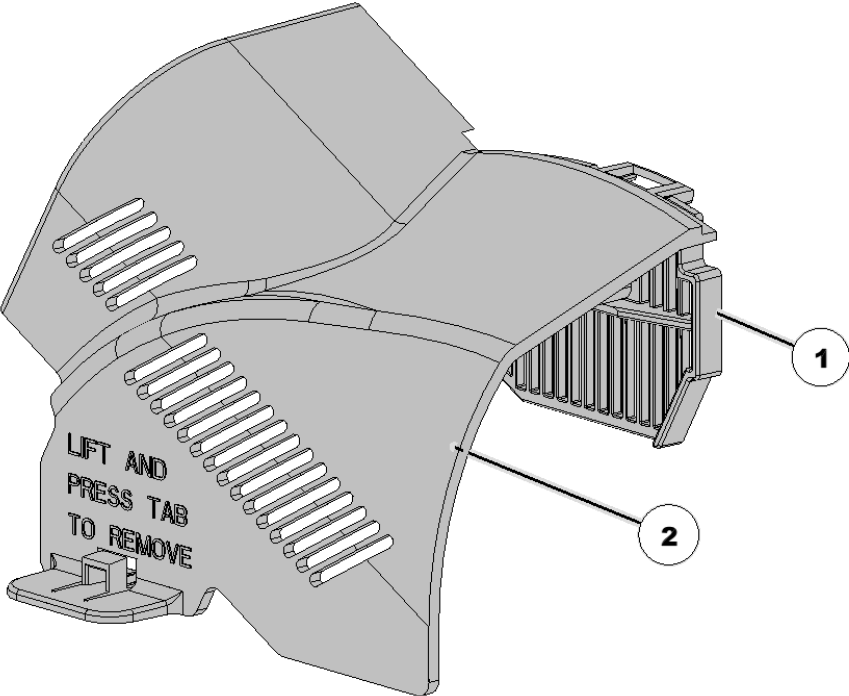

720177 Pro Series Clear D-Tube Vent

Item No.	Part Number	Part Name	QTY	Remarks
1		SEED BLOCKER	1	
2		COVER	1