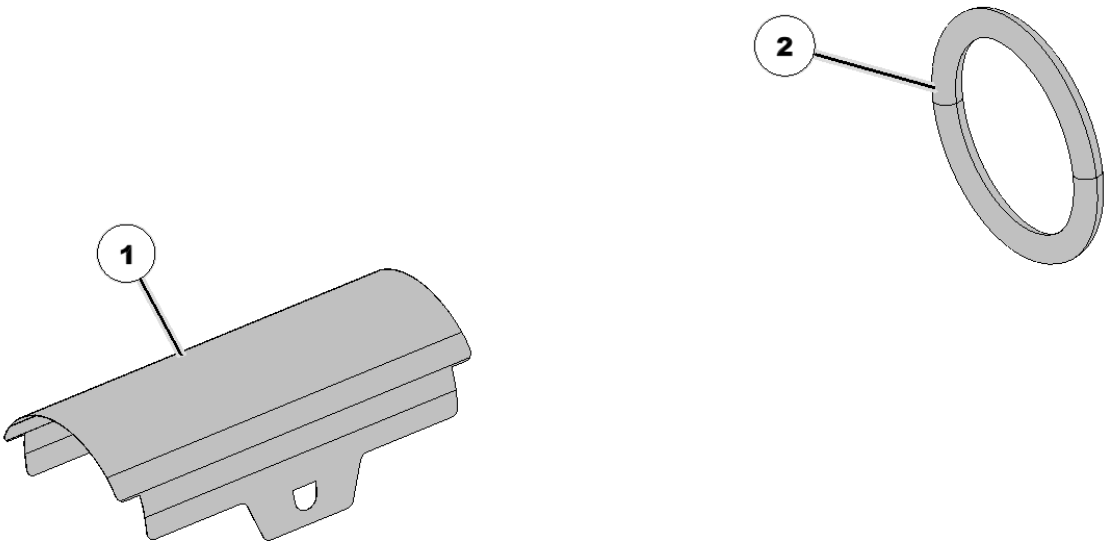

720278 Update Kit DB Y Tube

Item No.	Part Number	Part Name	QTY	Remarks
1	720275	Screen	4	Deere-Bauer Blank
2	720276	O-Ring	4	CCS Coupler Seal