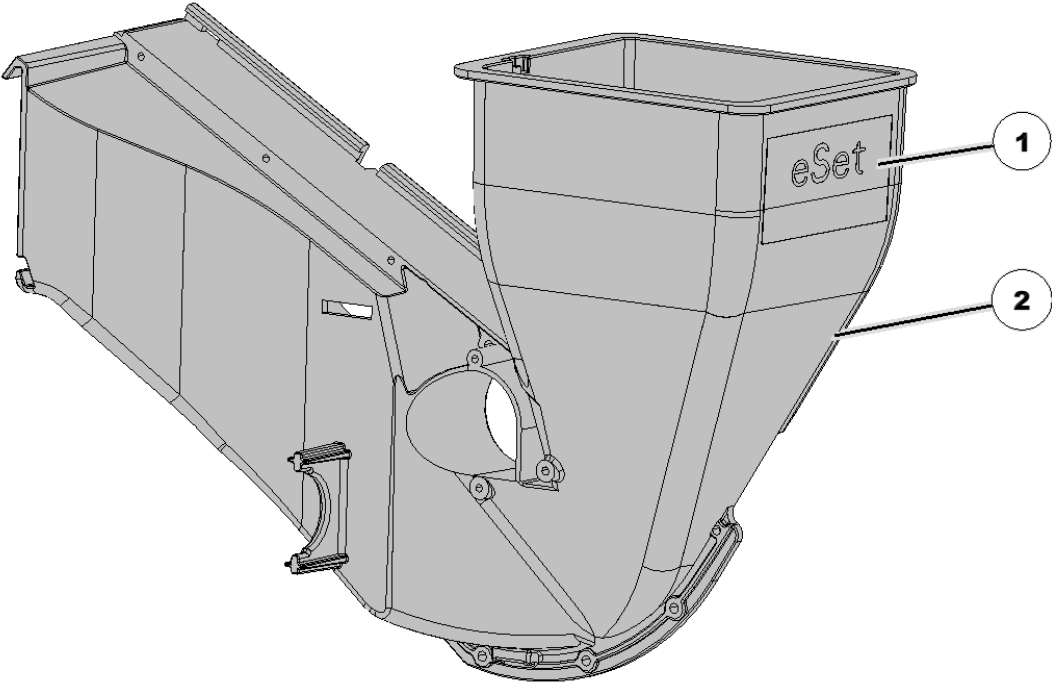

720209 Hopper for ProSeries Meters

Item No.	Part Number	Part Name	QTY	Remarks
1	957003	DECAL	1	
2		HOPPER	1