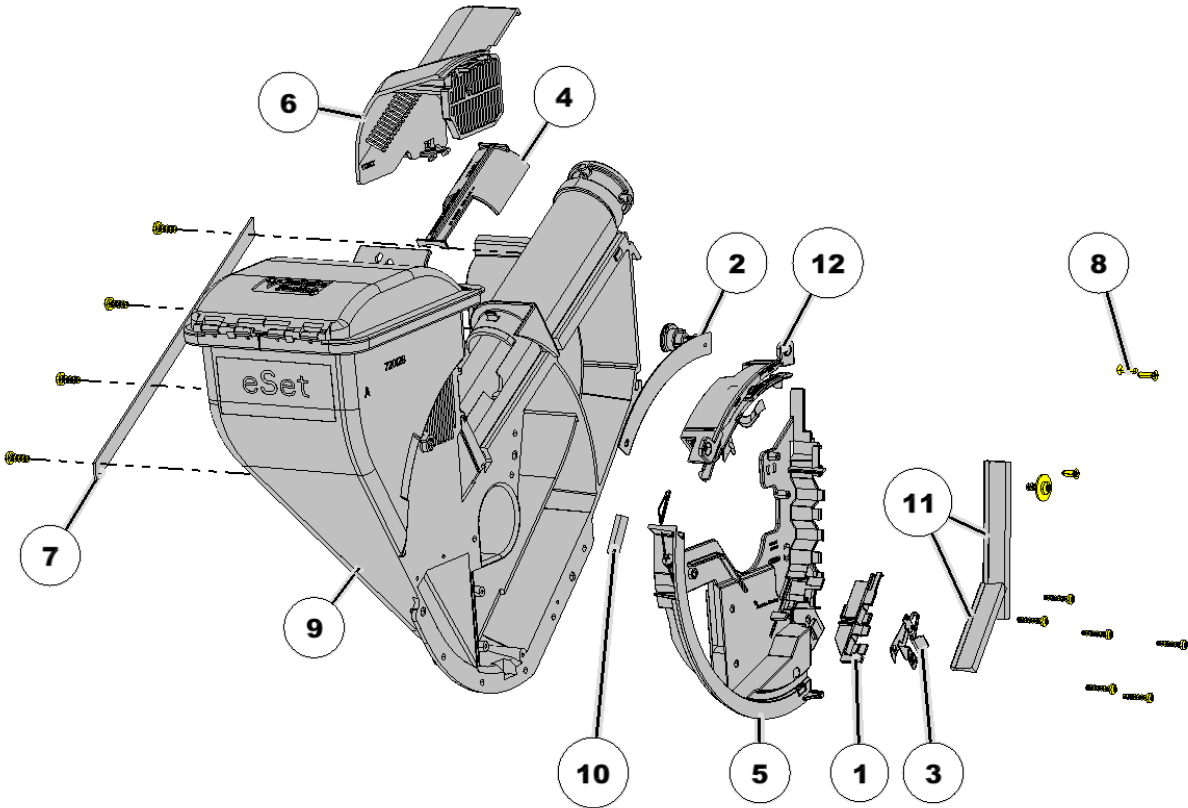

720216 eSet ProSeries Specialty Crop

Item No.	Part Number	Part Name	QTY	Remarks
1	720023	Short Brush Base	1	
2	720067	Shim & Washer Group	1	Pro Series Singulator
3	720117	Specialty Extractor	1	eSet Seed Bumper
4	720162	D, Tube Vent Reducer	1	for 2007 or earlier plastic vents
5	720176	Liner Assembly	1	eSet Pro Series
6	720177	Cover Assembly for ProSeries eSets	1	ProFlow
7	720190	Tape	1	D-Tube Foam
8	720194	Hardware Kit	1	eSet Pro Series (includes all yellow items)
9	720209	Hopper Assembly for ProSeries Meters	1	ProFlow
10	720281	Tube	1	Seed Blocker
11	720384	Brush Kit	1	eSer Brush Service
12	720386	Singulator	1	Specialty Assembly
	955639	INSTRUCTIONS	1	eSet Pro Series