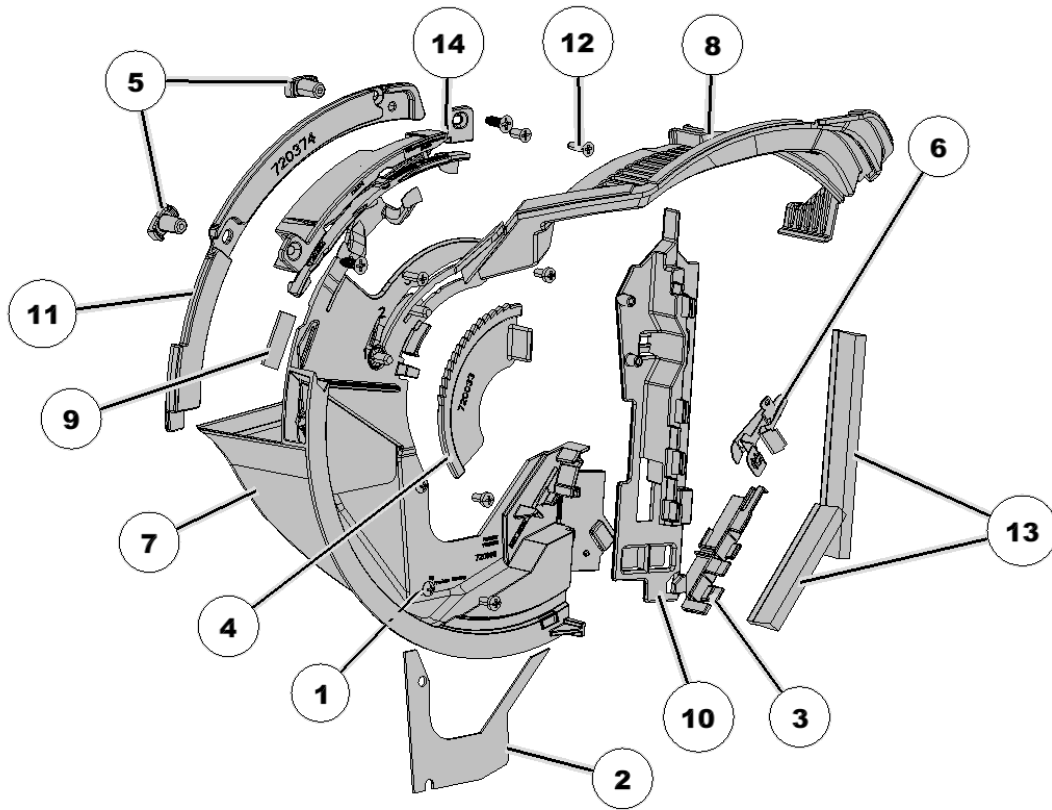

720375 eSet - Standard 17x5/ME5 Series Specialty Crop

Item No.	Part Number	Part Name	QTY	Remarks
1	720392	HARDWARE KIT	1	eSet ME5
2	720390	SHIM	1	ME5 Liner
3	720023	Short Brush Base	1	
4	720033	Wedge Retainer for Standard eSet Liner	1	
5	720038	Retainer	2	eSet Singulator
6	720117	Specialty Extractor	1	eSet Seed Bumper
7	720149	Liner Assembly	1	Std eSet
8	720235	eSet Vent for 1.6 and 3 bu hoppers	1	eSet Universal
9	720281	Tube	1	Seed Blocker
10	720371	Brush Holder	1	eSet Fixed Brush
11	720374	Shim	1	Singulator
12	720377	Kit	1	eSet For Std Meter
13	720384	Brush Kit	1	eSet Brush Service
14	720386S	Singulator	1	Specialty Assembly (Bulk)
	955737	INSTRUCTIONS	1	eSet ME5 and Standard Install