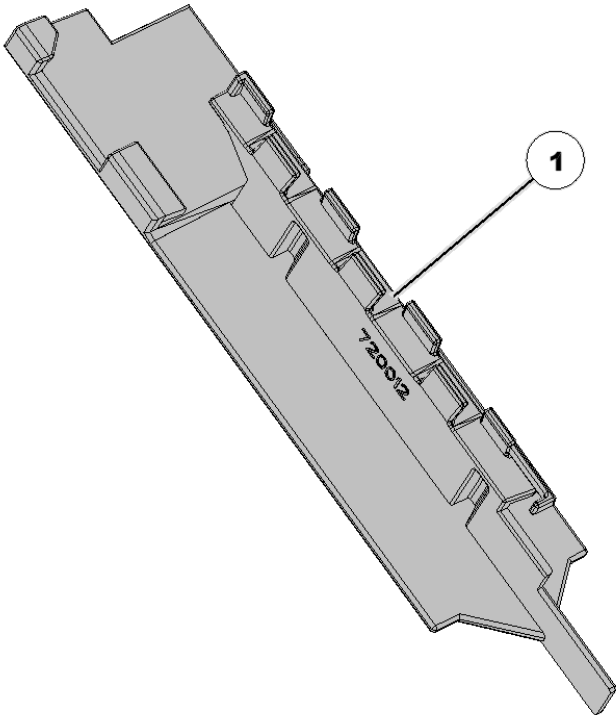

720012 Brush Base, Long

Item No.	Part Number	Part Name	QTY	Remarks
1	720012	Base	1	Long Brush