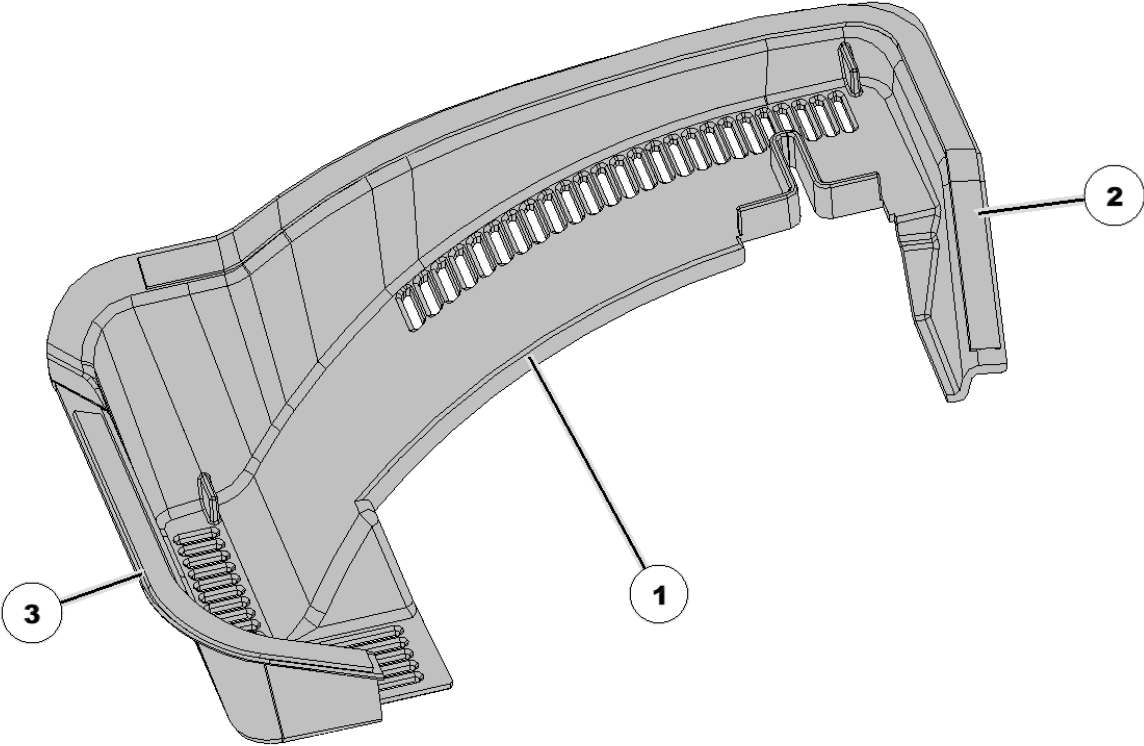

720155 eSet Vent for Standard w/ 1.6 bu hopper

Item No.	Part Number	Part Name	QTY	Remarks
1		VENT	1	
2		TAPE	1	
3		TAPE	1