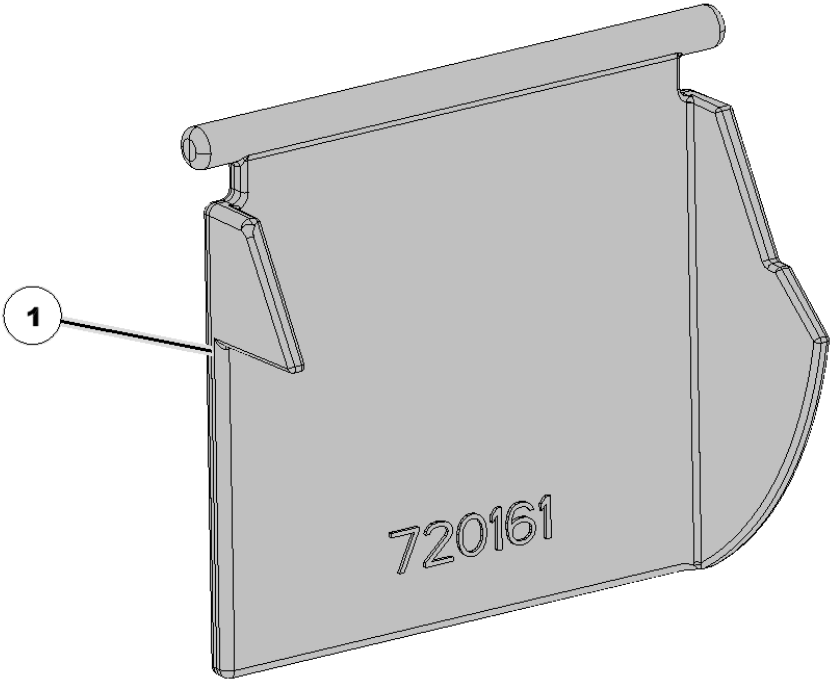

720161 Flap

Item No.	Part Number	Part Name	QTY	Remarks
1	720161	Flap	1