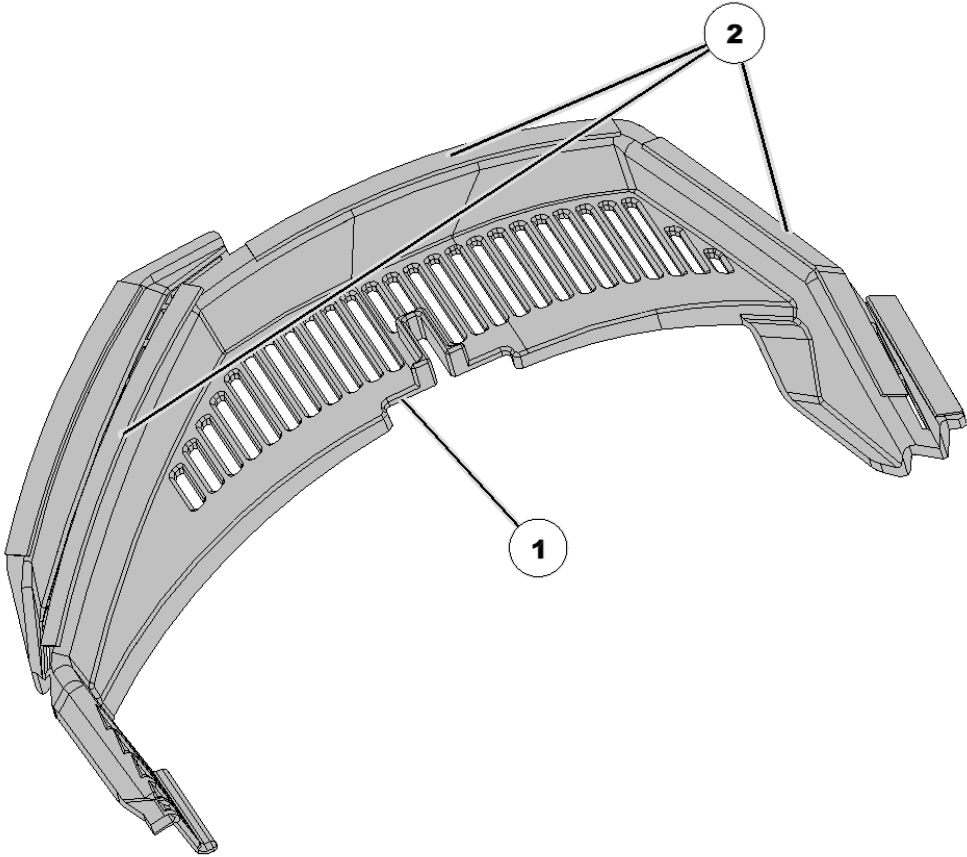

720235 Hopper Vent, Universal

Item No.	Part Number	Part Name	QTY	Remarks
1	720235	eSet Vent for 1.6 and 3 bu hoppers	1	Standard eSet Universal
2	720217	Tape	1	eSet Vent 3 bu (Single - 5 per RU needed)