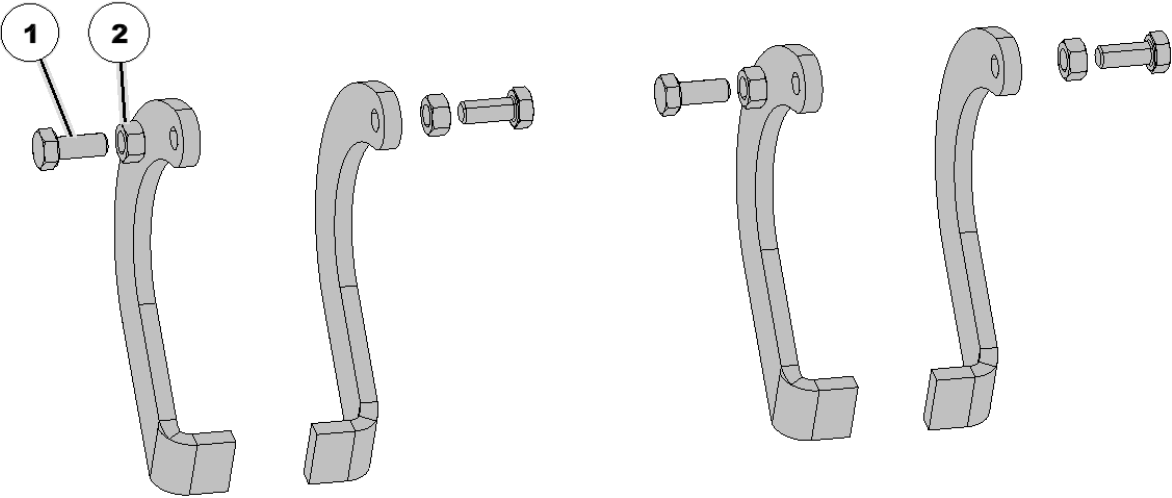

720248 Stop Kit 15" 1790 Planters for Pro Series

Item No.	Part Number	Part Name	QTY	Remarks
1	13053	BOLT	4	5/16 -18 x 3/4" Grade 5
2	36304	Nut	4	5/16 Hex Nut Zinc
	955042	Instructions	1	eSet Stop Kit for 1790 - 12/23, 12/14, 16/31, 16/32