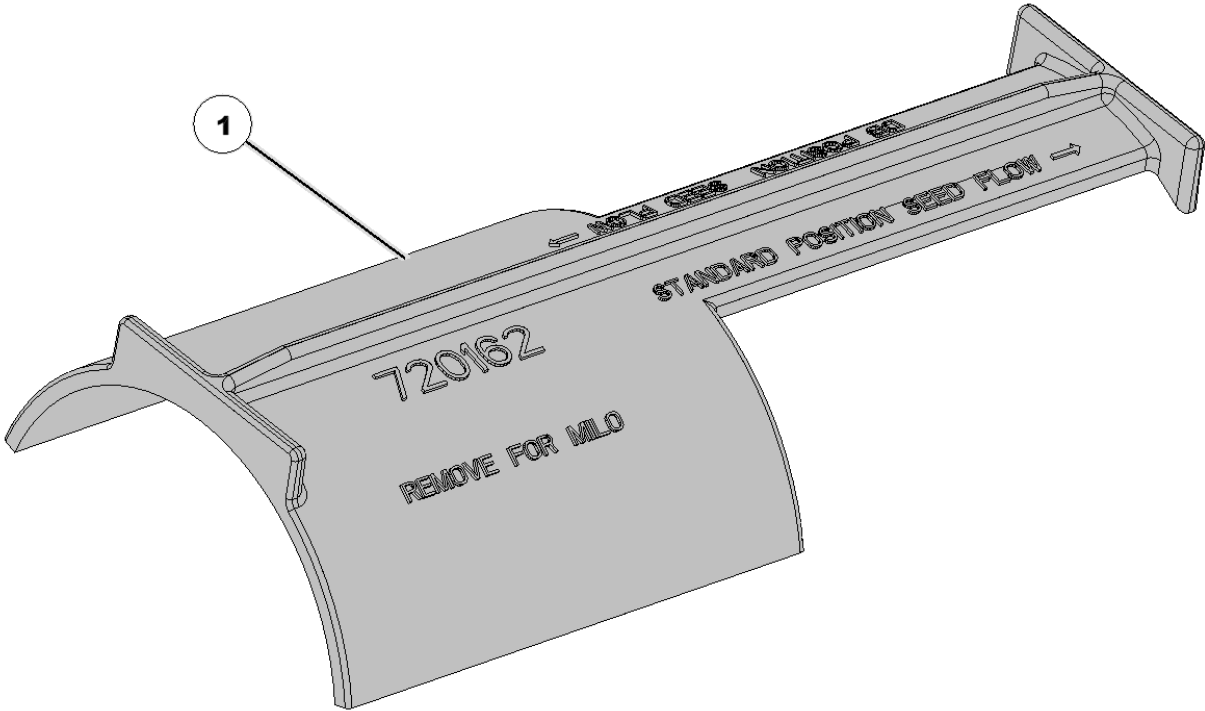

720162 Vent Reducer for D-Tube, Plastic (-2007) Pro

Item No.	Part Number	Part Name	QTY	Remarks
1	720162	D, Tube Vent Reducer	1	for 2007 or earlier plastic vents