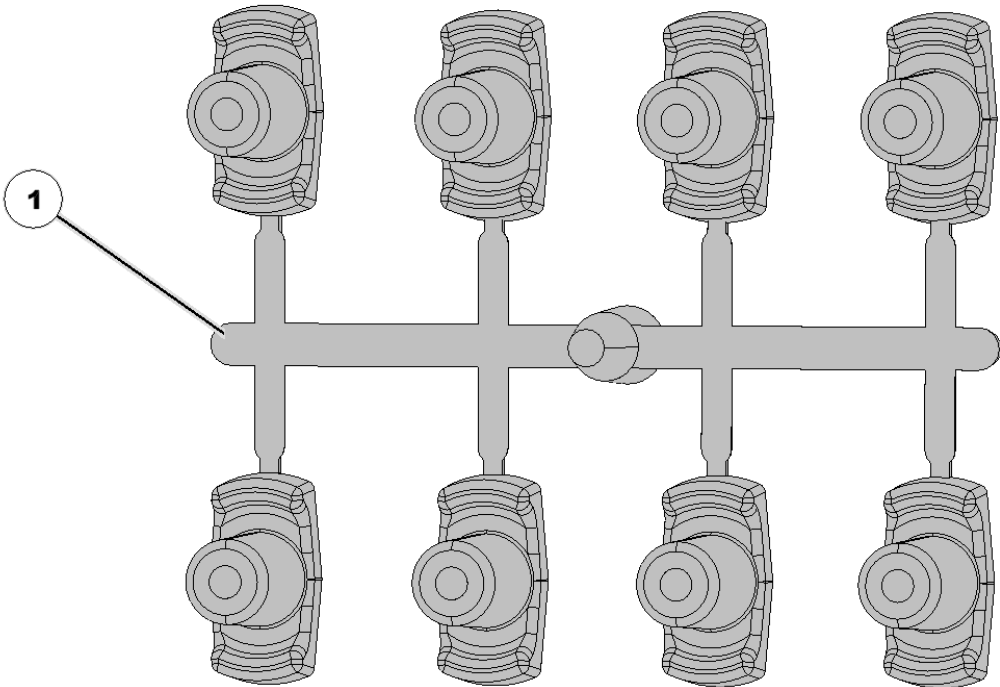

Item No.	Part Number	Part Name	QTY	Remarks
1	7200035	Disk	1	eSet - .155" 30 Hole

7200036 eSet Specialty Disk - Male Corn Rows

Item No.	Part Number	Part Name	QTY	Remarks
1	7200036	Disk	1	eSet - .176" 45 Hole for Increased Rate Male Rows

720012 Brush Base, Long

Item No.	Part Number	Part Name	QTY	Remarks
1	720012	Base	1	Long Brush

720023 Brush Base, Short

Item No.	Part Number	Part Name	QTY	Remarks
1	720023	Short Brush Base	1	

720033 Wedge Retainer for Standard eSet Liner

Item No.	Part Number	Part Name	QTY	Remarks
1	720033	Wedge Retainer for Standard eSet Liner	1	

720045 Singulator Retainer Tree

Item No.	Part Number	Part Name	QTY	Remarks
1	720045_RUNNER1	720045_RUNNER1	8	eSet SINGULATOR Retainer