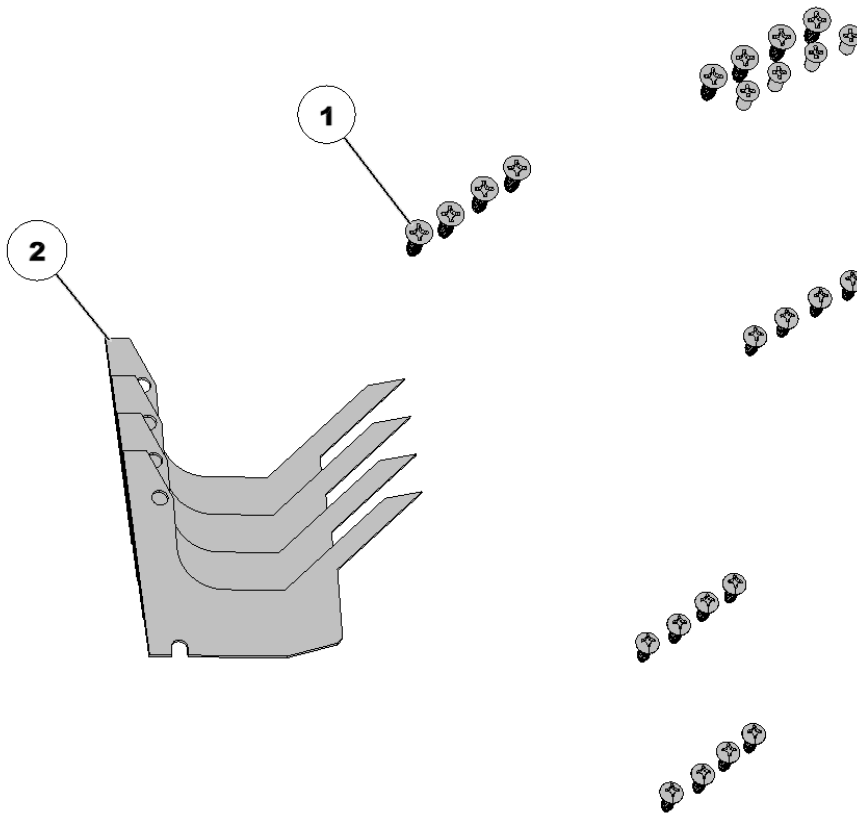

720385 Minihopper Lid/Lanyard Kit

Item No.	Part Number	Part Name	QTY	Remarks
1		Lid	1	Vent ProSeries
		Lanyard	1	(Not Shown)

720393 eSet Seed Disk Agitation Reducer Kit

Item No.	Part Number	Part Name	QTY	Remarks
1		SCREW	5	#4-24 X 1/4 Phillips Pan HD HI-LO
2		FILLER	1	
	955640	INSTRUCTIONS	1	eSet Filler Disk

720394 eSet ME5 Shim Kit

Item No.	Part Number	Part Name	QTY	Remarks
1		HARDWARE KIT	4	eSet ME5
2		SHIM	4	ME5 Liner

730169 30" Vac Gauge with Filter (no Bracket)

Item No.	Part Number	Part Name	QTY	Remarks
1	730227	Elbow	1	90 Deg, 1/8NPT X 1/4 Tube
2		Gage	1	30" LRG Magnehelic
3	720261	Filter Plug for Vac Gauge	1	
	955028	Instructions	1	vSet Vacuum Gauge