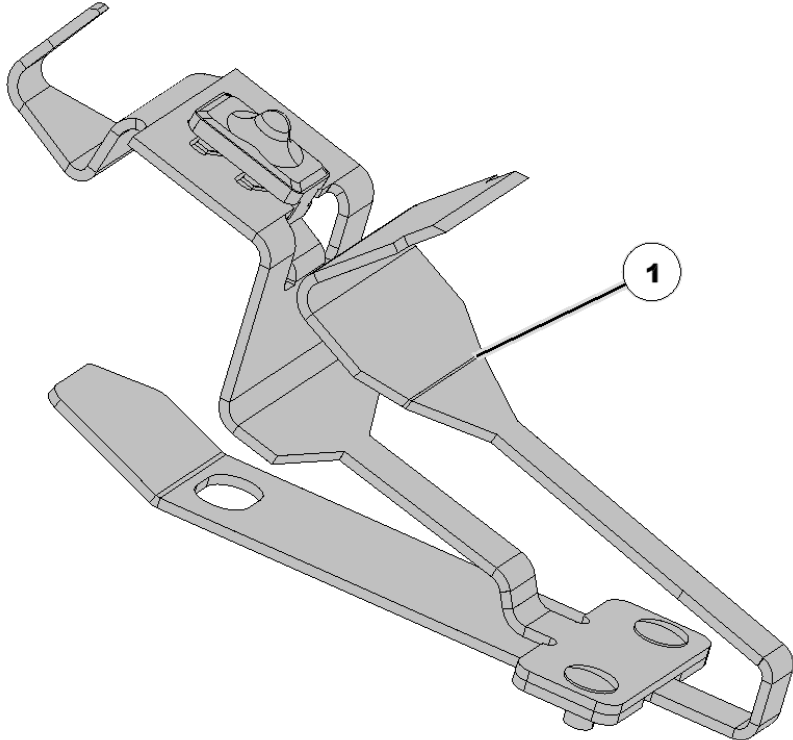

720185 Seed Extractor

Item No.	Part Number	Part Name	QTY	Remarks
1	720185	Seed Extractor	1	eSet Seed Pick