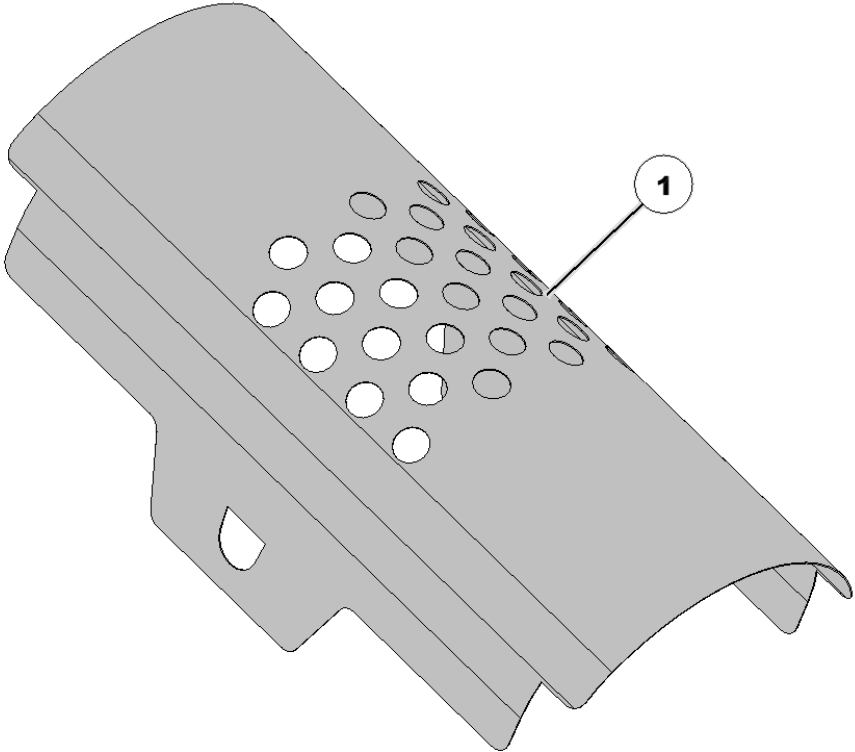

720238 D-Tube Screen - DB Secondary Row

Item No.	Part Number	Part Name	QTY	Remarks
1	720238	D-Tube Screen DB ProSeries eSets	1