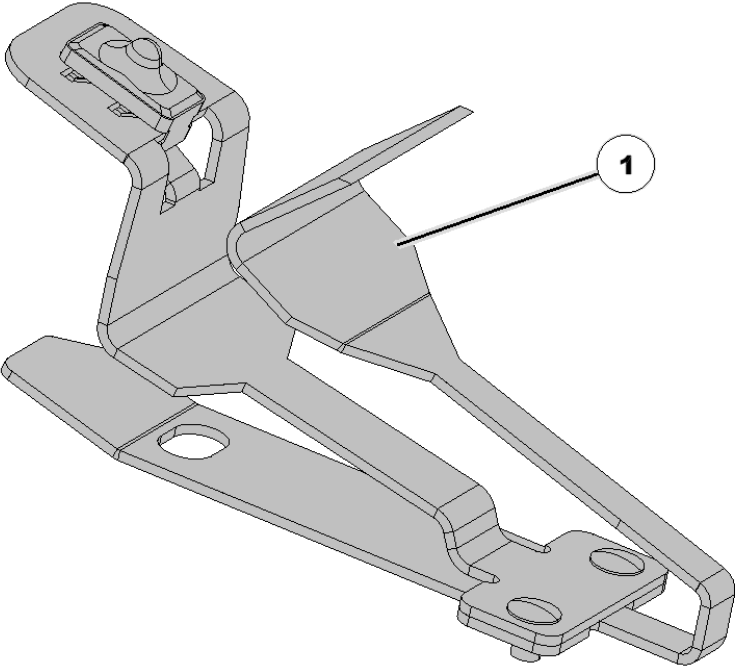

720117 Specialty Extractor

Item No.	Part Number	Part Name	QTY	Remarks
1	720117	Specialty Extractor	1	eSet Seed Bumper