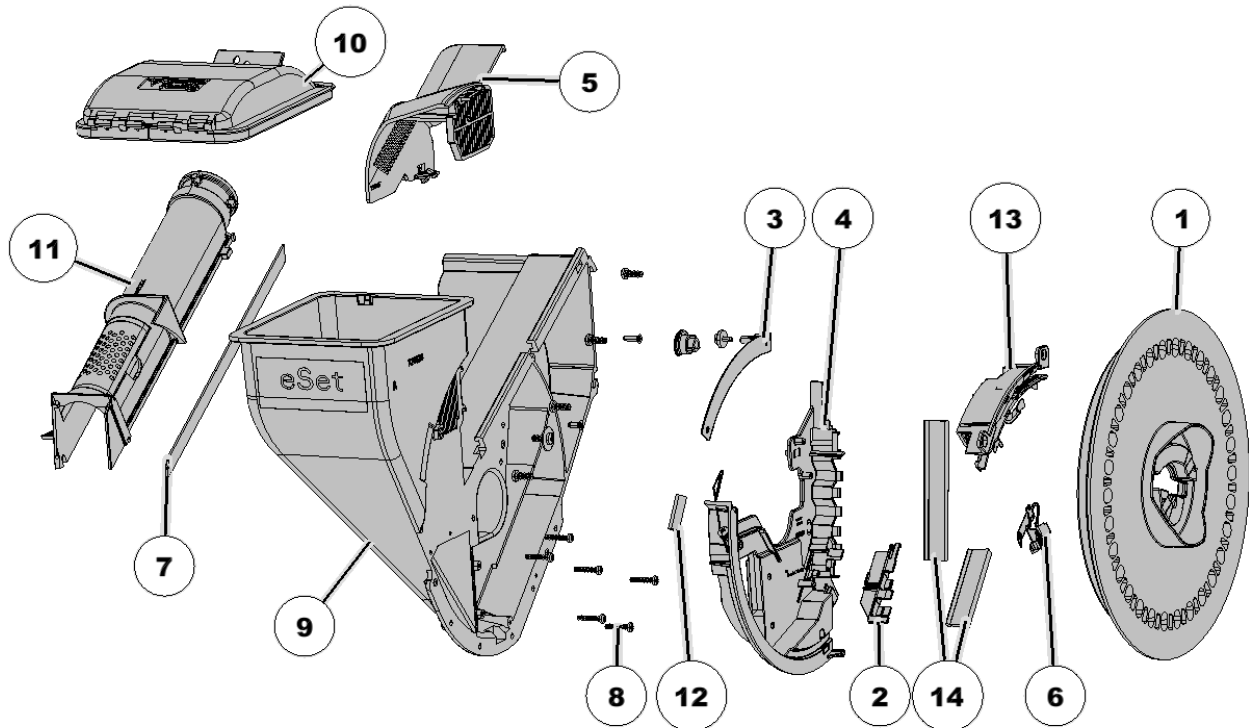

720136 Pro Series/Mini Hopper eSet

Item No.	Part Number	Part Name	QTY	Remarks
1	720003	Eset Disk (Standard Corn Disk)	1	
2	720023	Short Brush Base	1	
3	720067	Shim & Washer Group	1	Pro Series Singulator
4	720176	Liner Assembly	1	eSet Pro Series
5	720177	Cover Assembly for ProSeries eSets	1	Proflow
6	720185	Seed Extractor	1	eSet Seed Pick
7	720190	Tape	1	D-Tube Foam
8	720194	Hardware Kit	1	eSet Pro Series
9	720209	Hopper Assembly for ProSeries Meters	1	ProFlow
10		Lid	1	Vent Pro Series (order 720385)
11		D-Tube Assy	1	W/ STD Screen
12	720281	Tube	1	Seed Blocker
13	720372	Assembly	1	eSet
14	720384	Brush Kit	1	eSet Brush Service
	955639	INSTRUCTIONS	1	eSet Pro Series