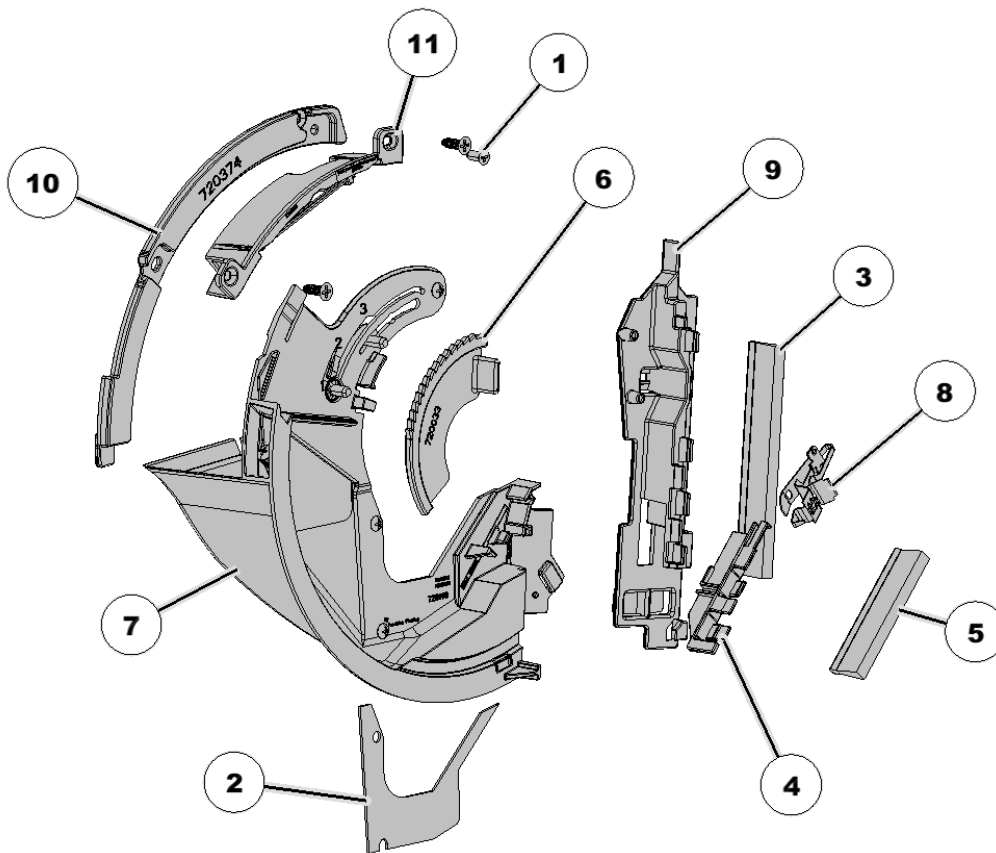

720376 eSet Conversion Kit - ProSeries or Std to 17x5/ME5

Item No.	Part Number	Part Name	QTY	Remarks
1		HARDWARE KIT	1	eSet ME5 (includes all screws)
2		SHIM	1	ME5 Liner
3	720013	Brush	1	Strip
4	720023	Short Brush Base	1	
5		Brush	1	Short 2.50" x .700" x .150"
6	720033	Wedge Retainer for Standard eSet Liner	1	
7	720149	Liner Assembly	1	STD eSet
8	720185	Seed Extractor	1	eSet Seed Pick
9	720371	Brush Holder	1	eSet Fixed Brush
10	720374	Shim	1	Singulator
11	720379	Kit	1	ME5/17X5 Singulator Upgrade
	955737	INSTRUCTIONS	1	eSet ME5 and Standard Install