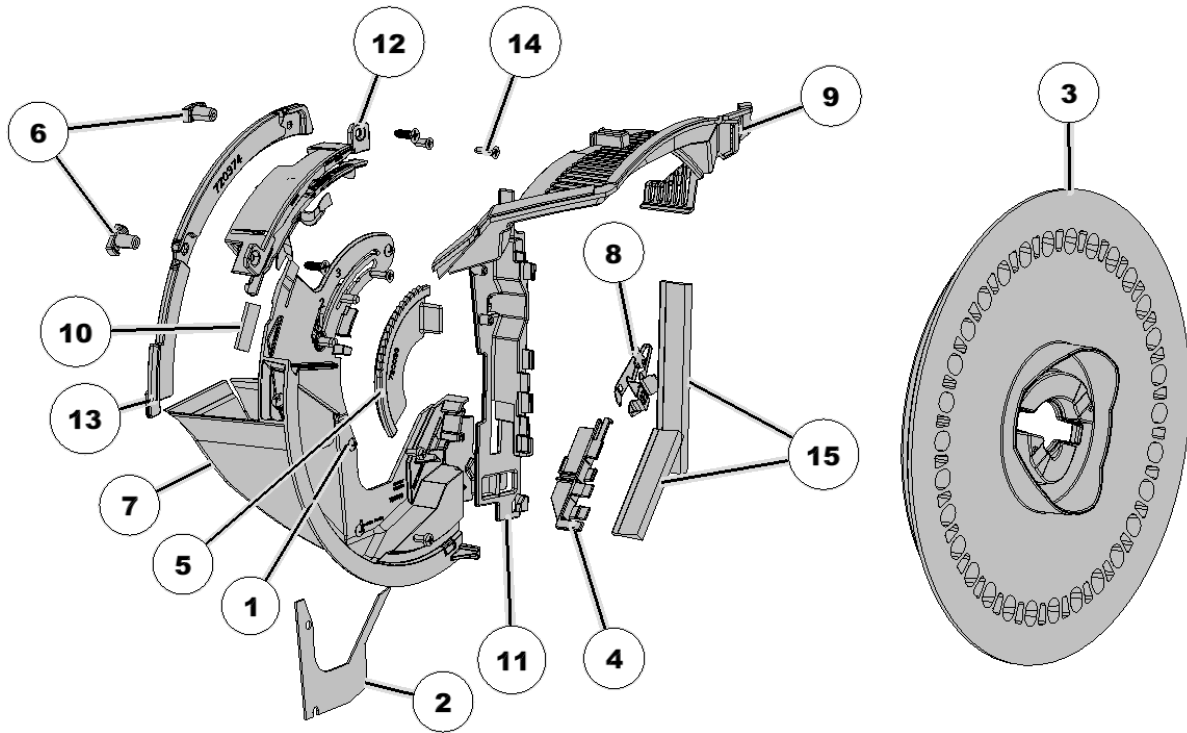

720370 Standard eSet (after 1990) & 17x5/ME5

Item No.	Part Number	Part Name	QTY	Remarks
1		HARDWARE KIT	1	eSet ME5
2		SHIM	1	ME5 Liner
3	720003	Eset Disk (Standard Corn Disk)	1	
4	720023	Short Brush Base	1	
5	720033	Wedge Retainer for Standard eSet Liner	1	
6		Retainer	2	eSet Singulator
7	720149	Liner Assembly	1	Std eSet
8	720185	Seed Extractor	1	eSet Seed Pick
9	720235	eSet Vent for 1.6 and 3 bu hoppers	1	eSet Universal
10	720281	Tube	1	Seed Blocker
11	720371	Brush Holder	1	eSet Fixed Brush
12	720372	Assembly	1	eSet
13	720374	Shim	1	Singulator
14	720377	Kit	1	eSet for Std Meter
15	720384	Brush Kit	1	eSet Brush Service
	955737	INSTRUCTIONS	1	eSet ME5 and Standard Install