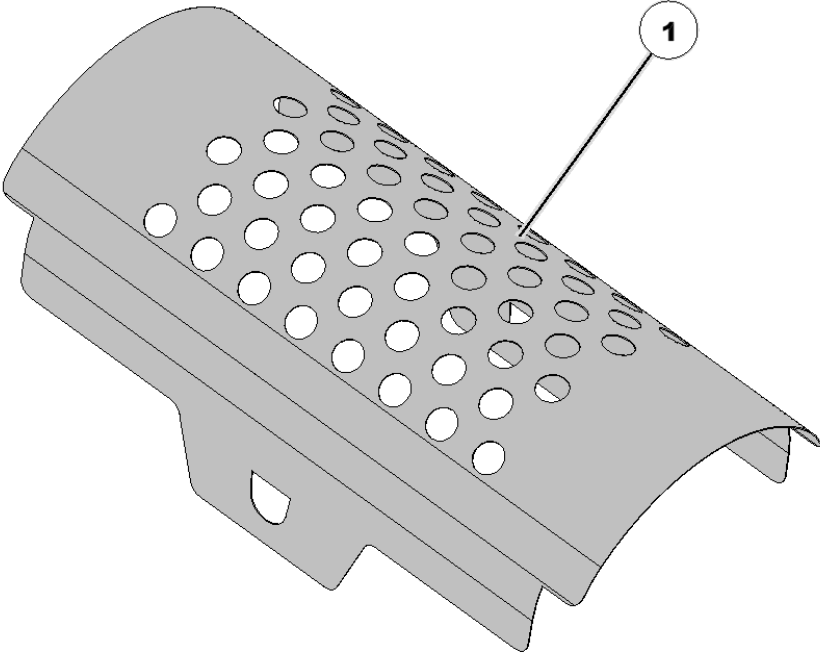

720237 D-Tube Screen - Standard Holes

Item No.	Part Number	Part Name	QTY	Remarks
1	720237	D-Tube Screen – Standard Holes	1	Pro Series eSet