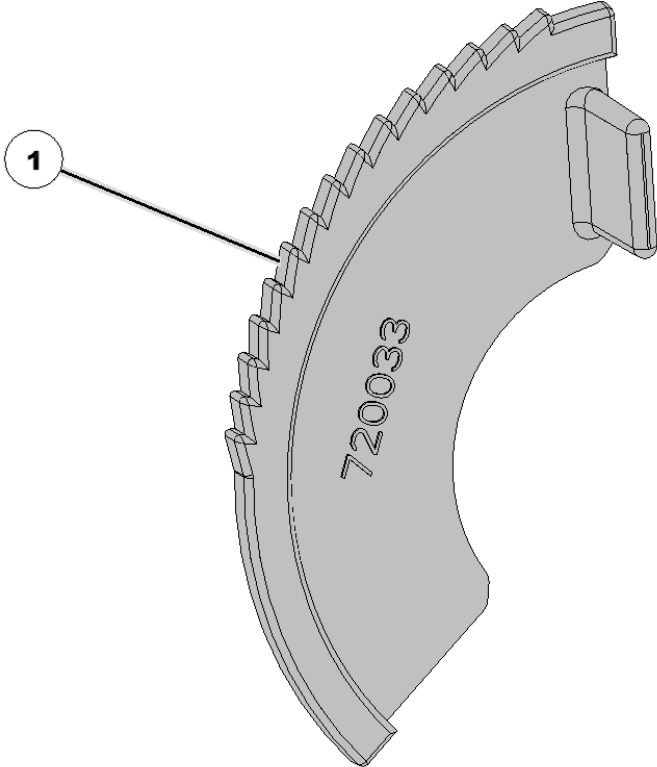

720033 Wedge Retainer for Standard eSet Liner

Item No.	Part Number	Part Name	QTY	Remarks
1	720033	Wedge Retainer for Standard eSet Liner	1